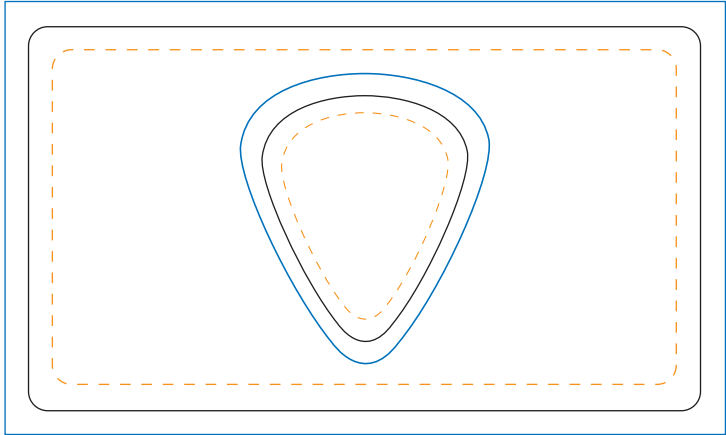

P-324 Business Card with Guitar Pick
3 1/2" x 2"

Keep text inside dashed line →

1/8" bleed →