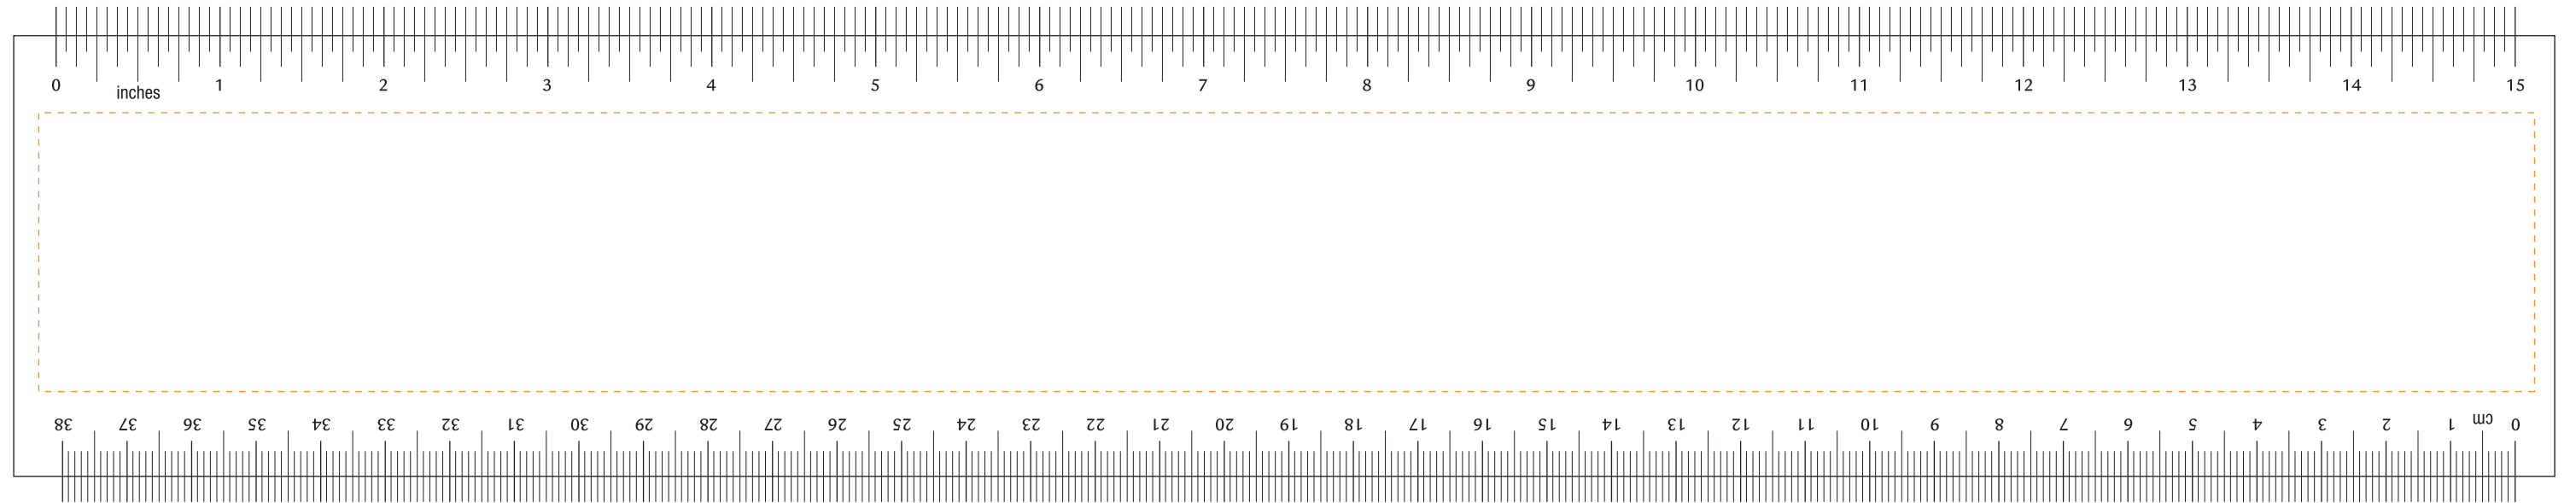

# P-317 Ruler in Tube

15 1/2" x 2 11/16"

↑  
Keep text inside dashed line