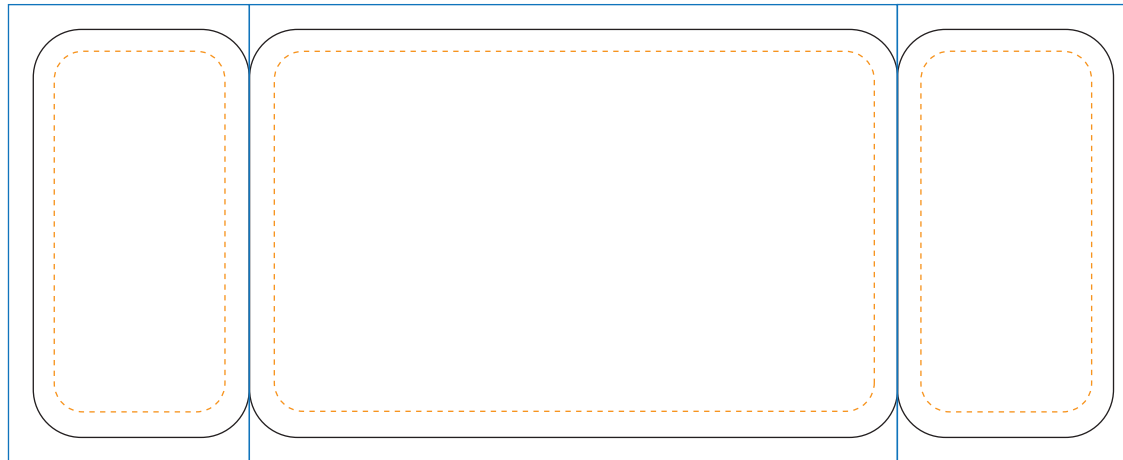

P-235b

Card: 3 3/8" x 2 1/8"

Each Mini Card: 2 1/8" x 1 1/8"

Keep text inside dashed line →

1/8" bleed →