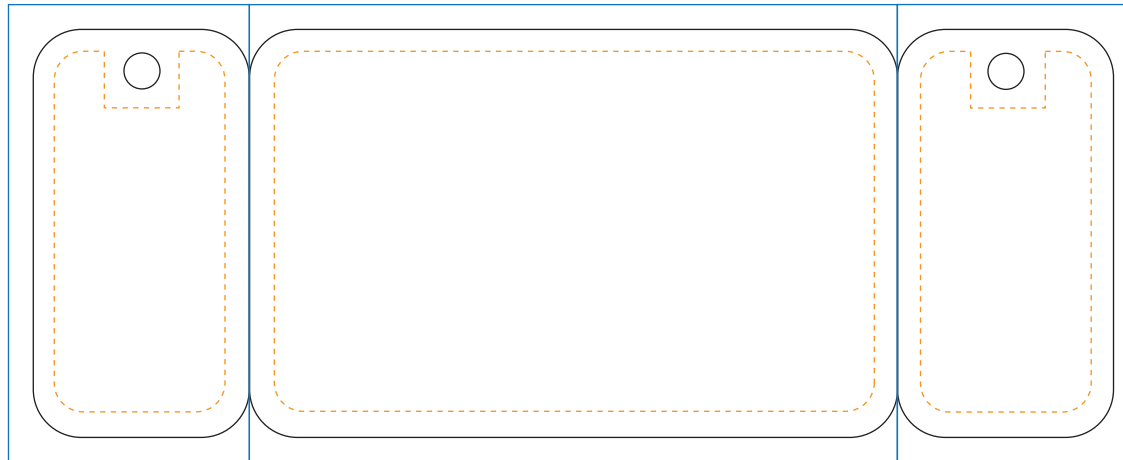

P-235b

Card: 3 3/8" x 2 1/8"

Each Key Tag: 2 1/8" x 1 1/8"

Keep text inside dashed line →

1/8" bleed →