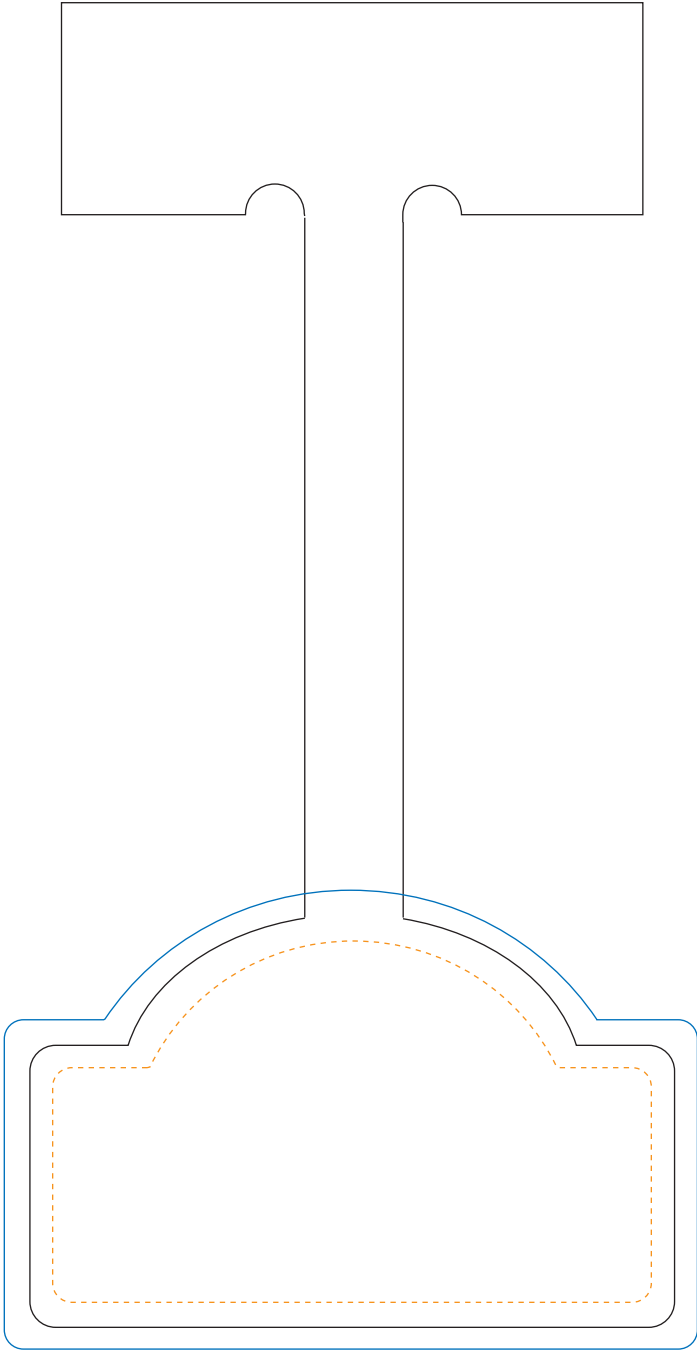

P-250 Shelf Dangler

Overall Size: 3.357" x 6.899"

Keep text inside dashed line →

1/8" bleed →