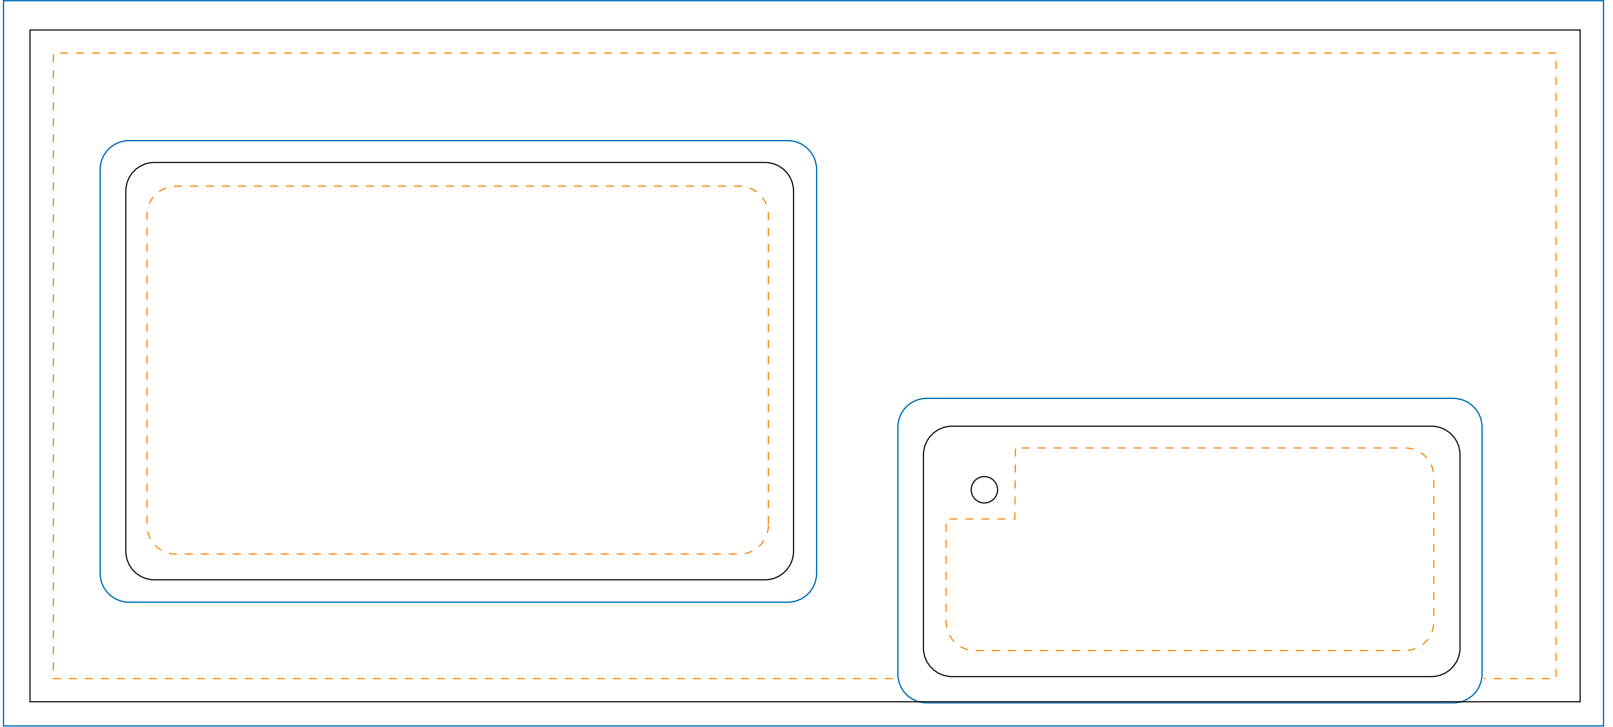

# P-130 Carrier Combo

Card: 3 1/2" x 2 3/16"

Key Tag: 2 13/16" x 1 5/16"

Overall: 8" x 3 1/2"

↑  
Keep text inside dashed line

↑  
1/8" bleed