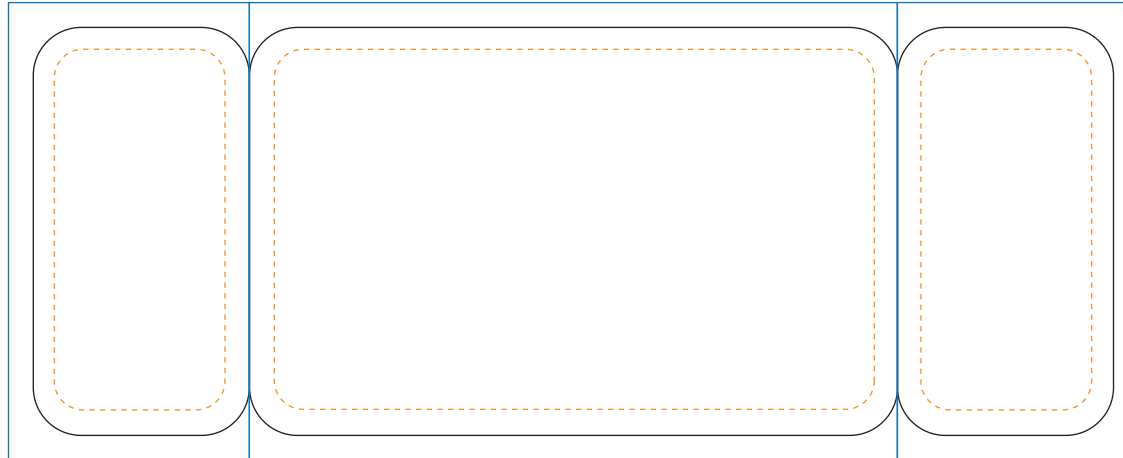

Card: 3 3/8" x 2 1/8"
Each Key Tag: 2 1/8" x 1 1/8"

Keep text inside dashed line →

1/8" bleed →